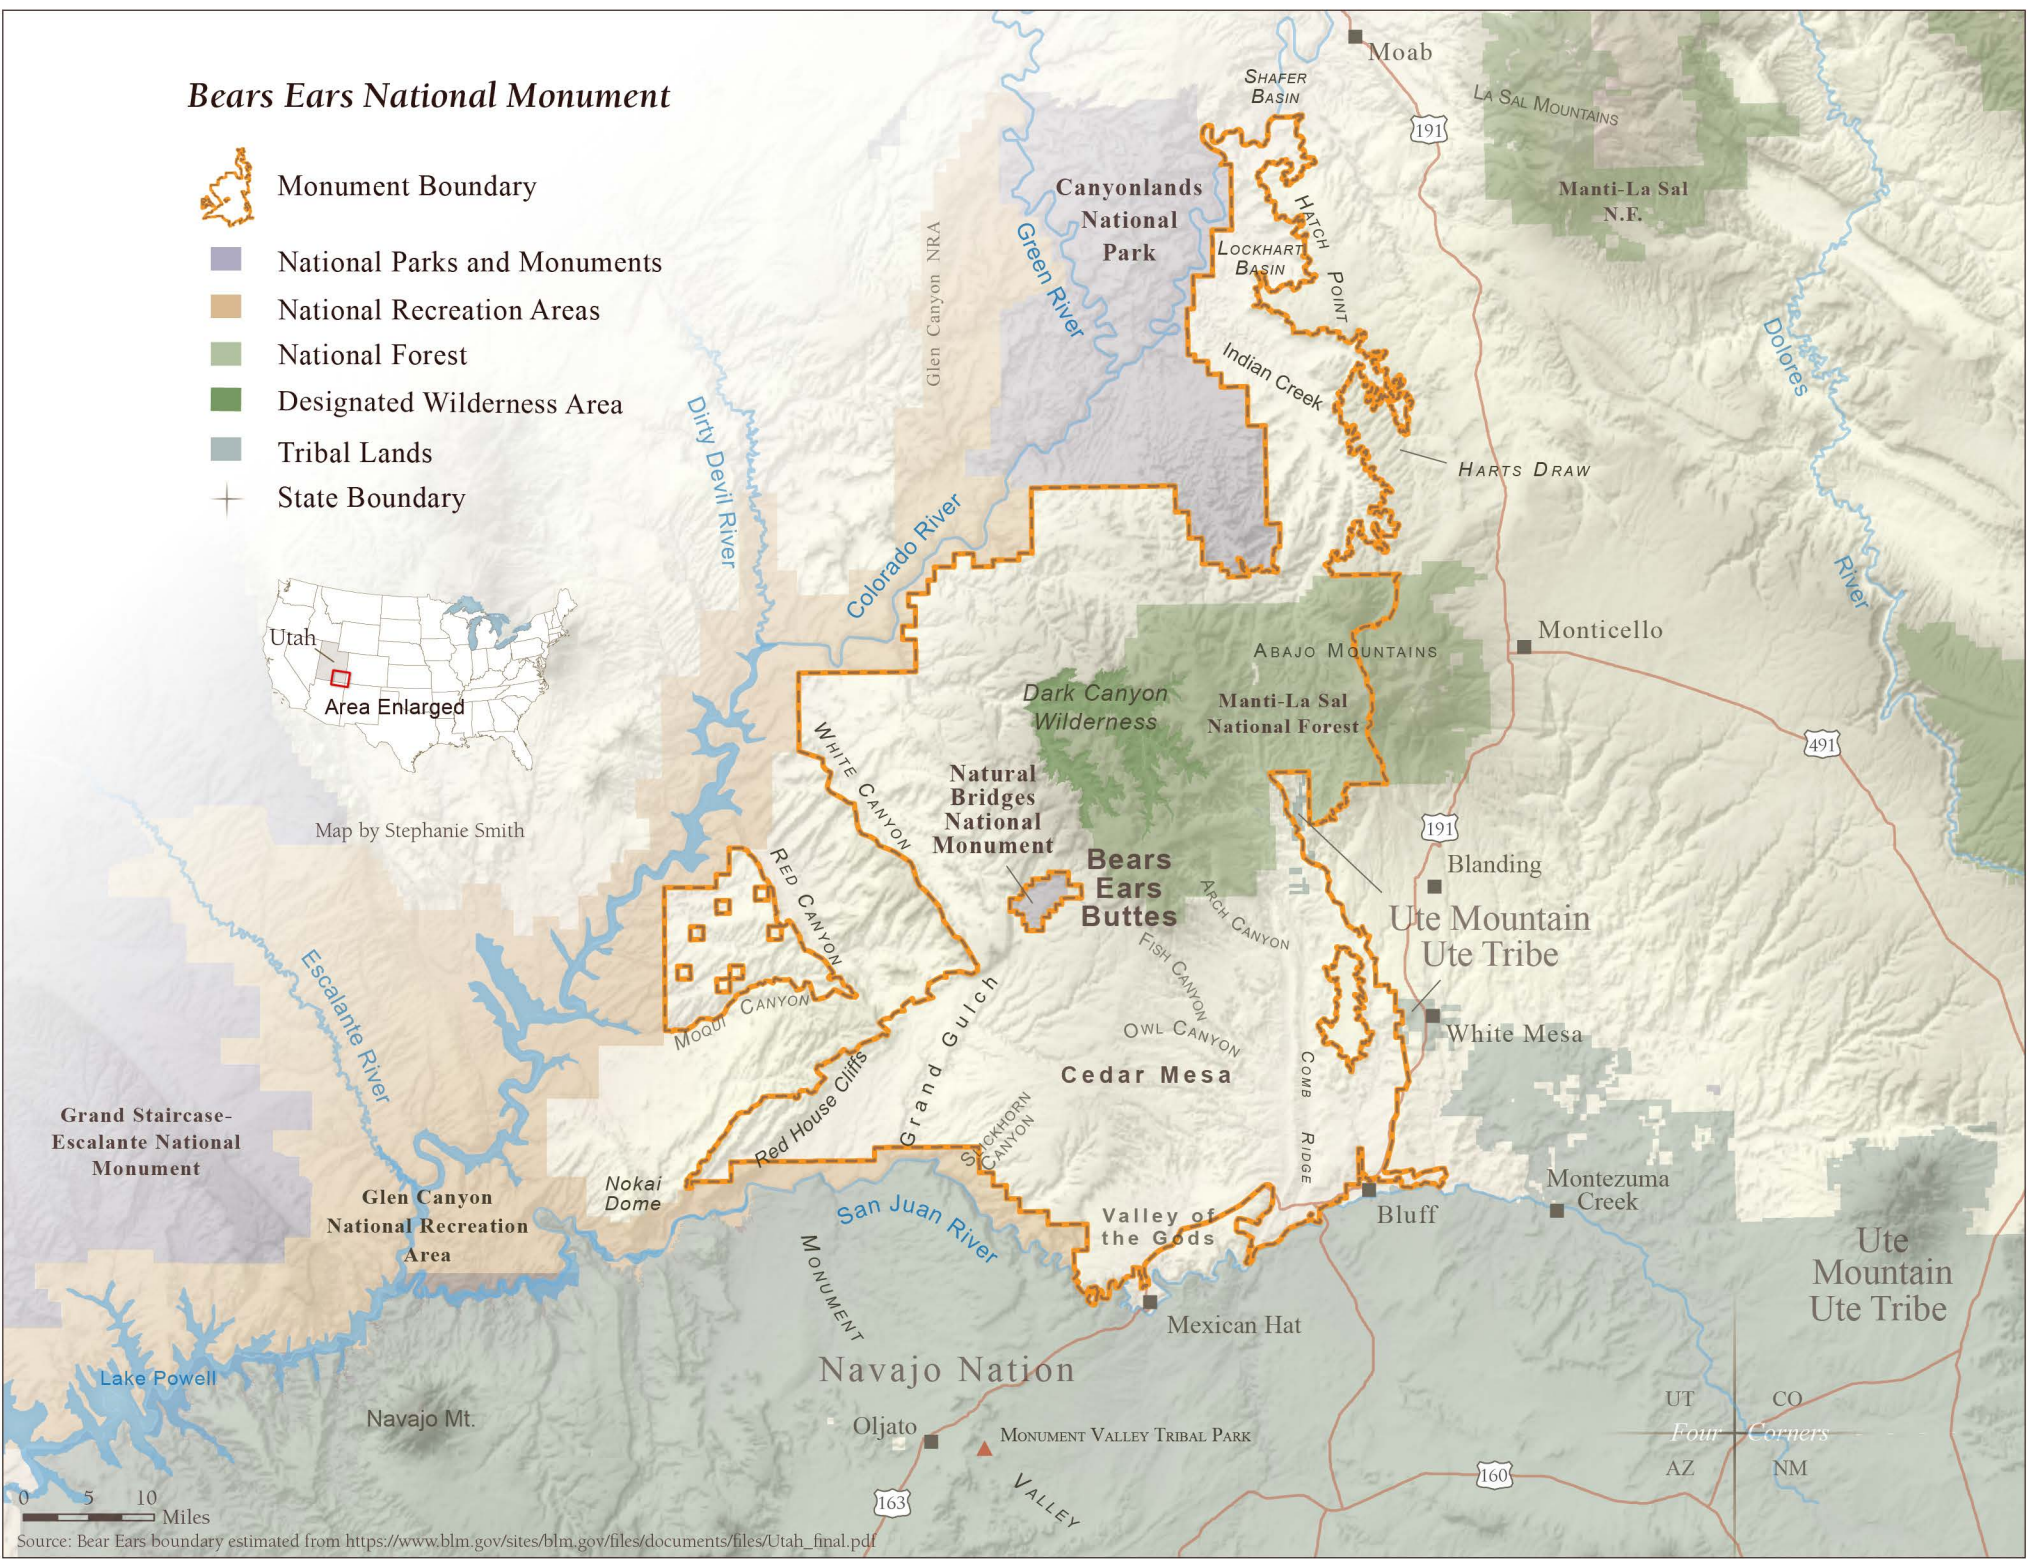

# Bears Ears National Monument

-  Monument Boundary
-  National Parks and Monuments
-  National Recreation Areas
-  National Forest
-  Designated Wilderness Area
-  Tribal Lands
-  State Boundary

Map by Stephanie Smith

Source: Bear Ears boundary estimated from [https://www.blm.gov/sites/blm.gov/files/documents/files/Utah\\_final.pdf](https://www.blm.gov/sites/blm.gov/files/documents/files/Utah_final.pdf)